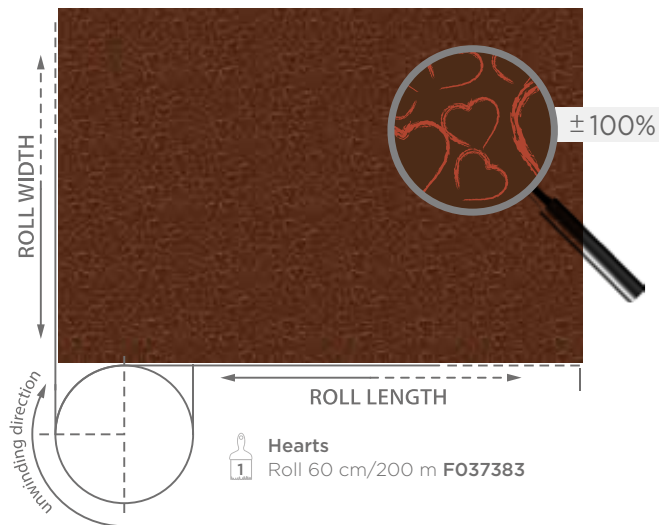

CUT TRANSFER SHEETS

Available in different sizes

Large Format Rolls

FOR (SEMI) INDUSTRIAL APPLICATIONS
 PRINT UP TO MAX. 3 COLORS FOR ROLLS
 UP TO 60 CM WIDTH, LARGER ROLLS ONLY 1 COLOR.

MADE TO ORDER REFERENCES