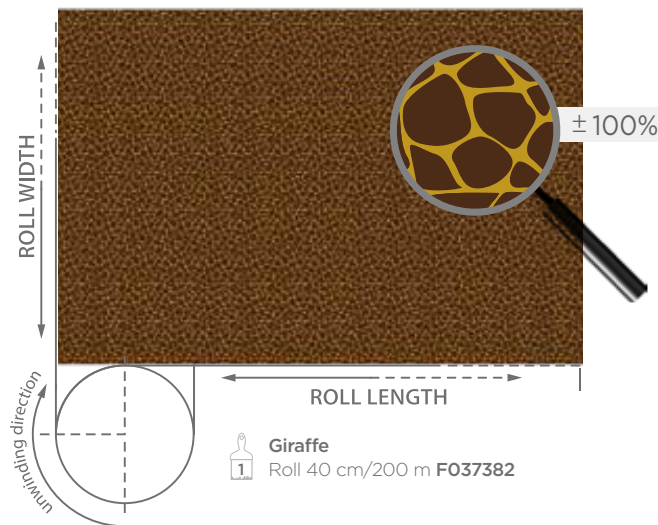

CUT TRANSFER SHEETS

Available in different sizes

Large Format Rolls

FOR (SEMI) INDUSTRIAL APPLICATIONS
 PRINT UP TO MAX. 3 COLORS FOR ROLLS
 UP TO 60 CM WIDTH, LARGER ROLLS ONLY 1 COLOR.

MADE TO ORDER REFERENCES