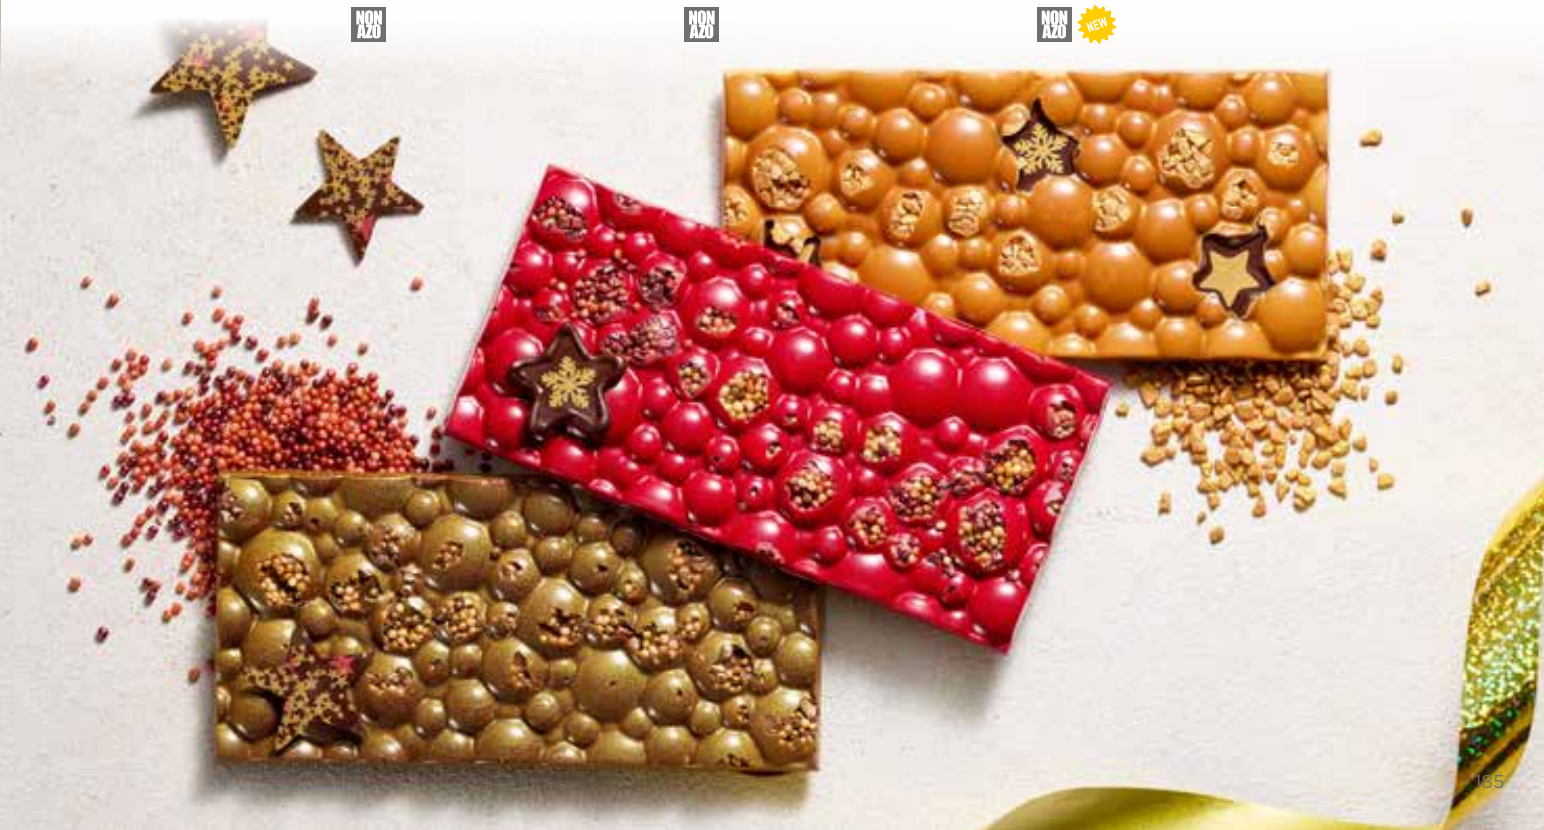

Chocrocks (p.170) Crispearls (p. 173)

SPARKLING FROM NATURAL ORIGIN

Colored Cocoa Based Butters

Sparkling Red
245 g - F027547
Bulk (1 kg) - F034673

Sparkling Copper
245 g - F027548
Bulk (1 kg) - F034674

Sparkling Gold
245 g - F038642