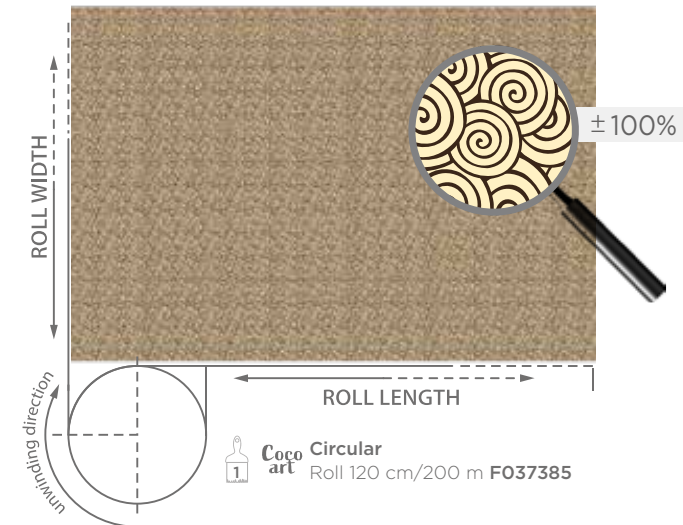

CUT TRANSFER SHEETS

Available in different sizes

Large Format Rolls

FOR (SEMI) INDUSTRIAL APPLICATIONS
 PRINT UP TO MAX. 3 COLORS FOR ROLLS
 UP TO 60 CM WIDTH, LARGER ROLLS ONLY 1 COLOR.

MADE TO ORDER REFERENCES