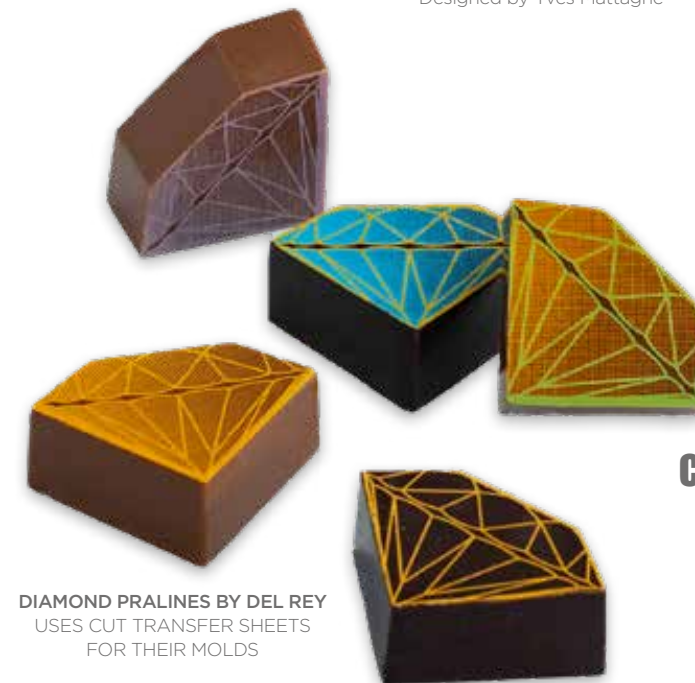

FOR MARZIPAN / SUGAR PASTE SOLUTIONS

FOR CHOCOLATE SOLUTIONS

CONTACT

design_MLStudio@barry-callebaut.com

'LA BUCHE' BY NEUHAUS
Designed by Yves MATTAGNE

TEXTURE SHEETS

h: 38,5 cm - w: 58,5 cm

DIAMOND PRALINES BY DEL REY
USES CUT TRANSFER SHEETS
FOR THEIR MOLDS