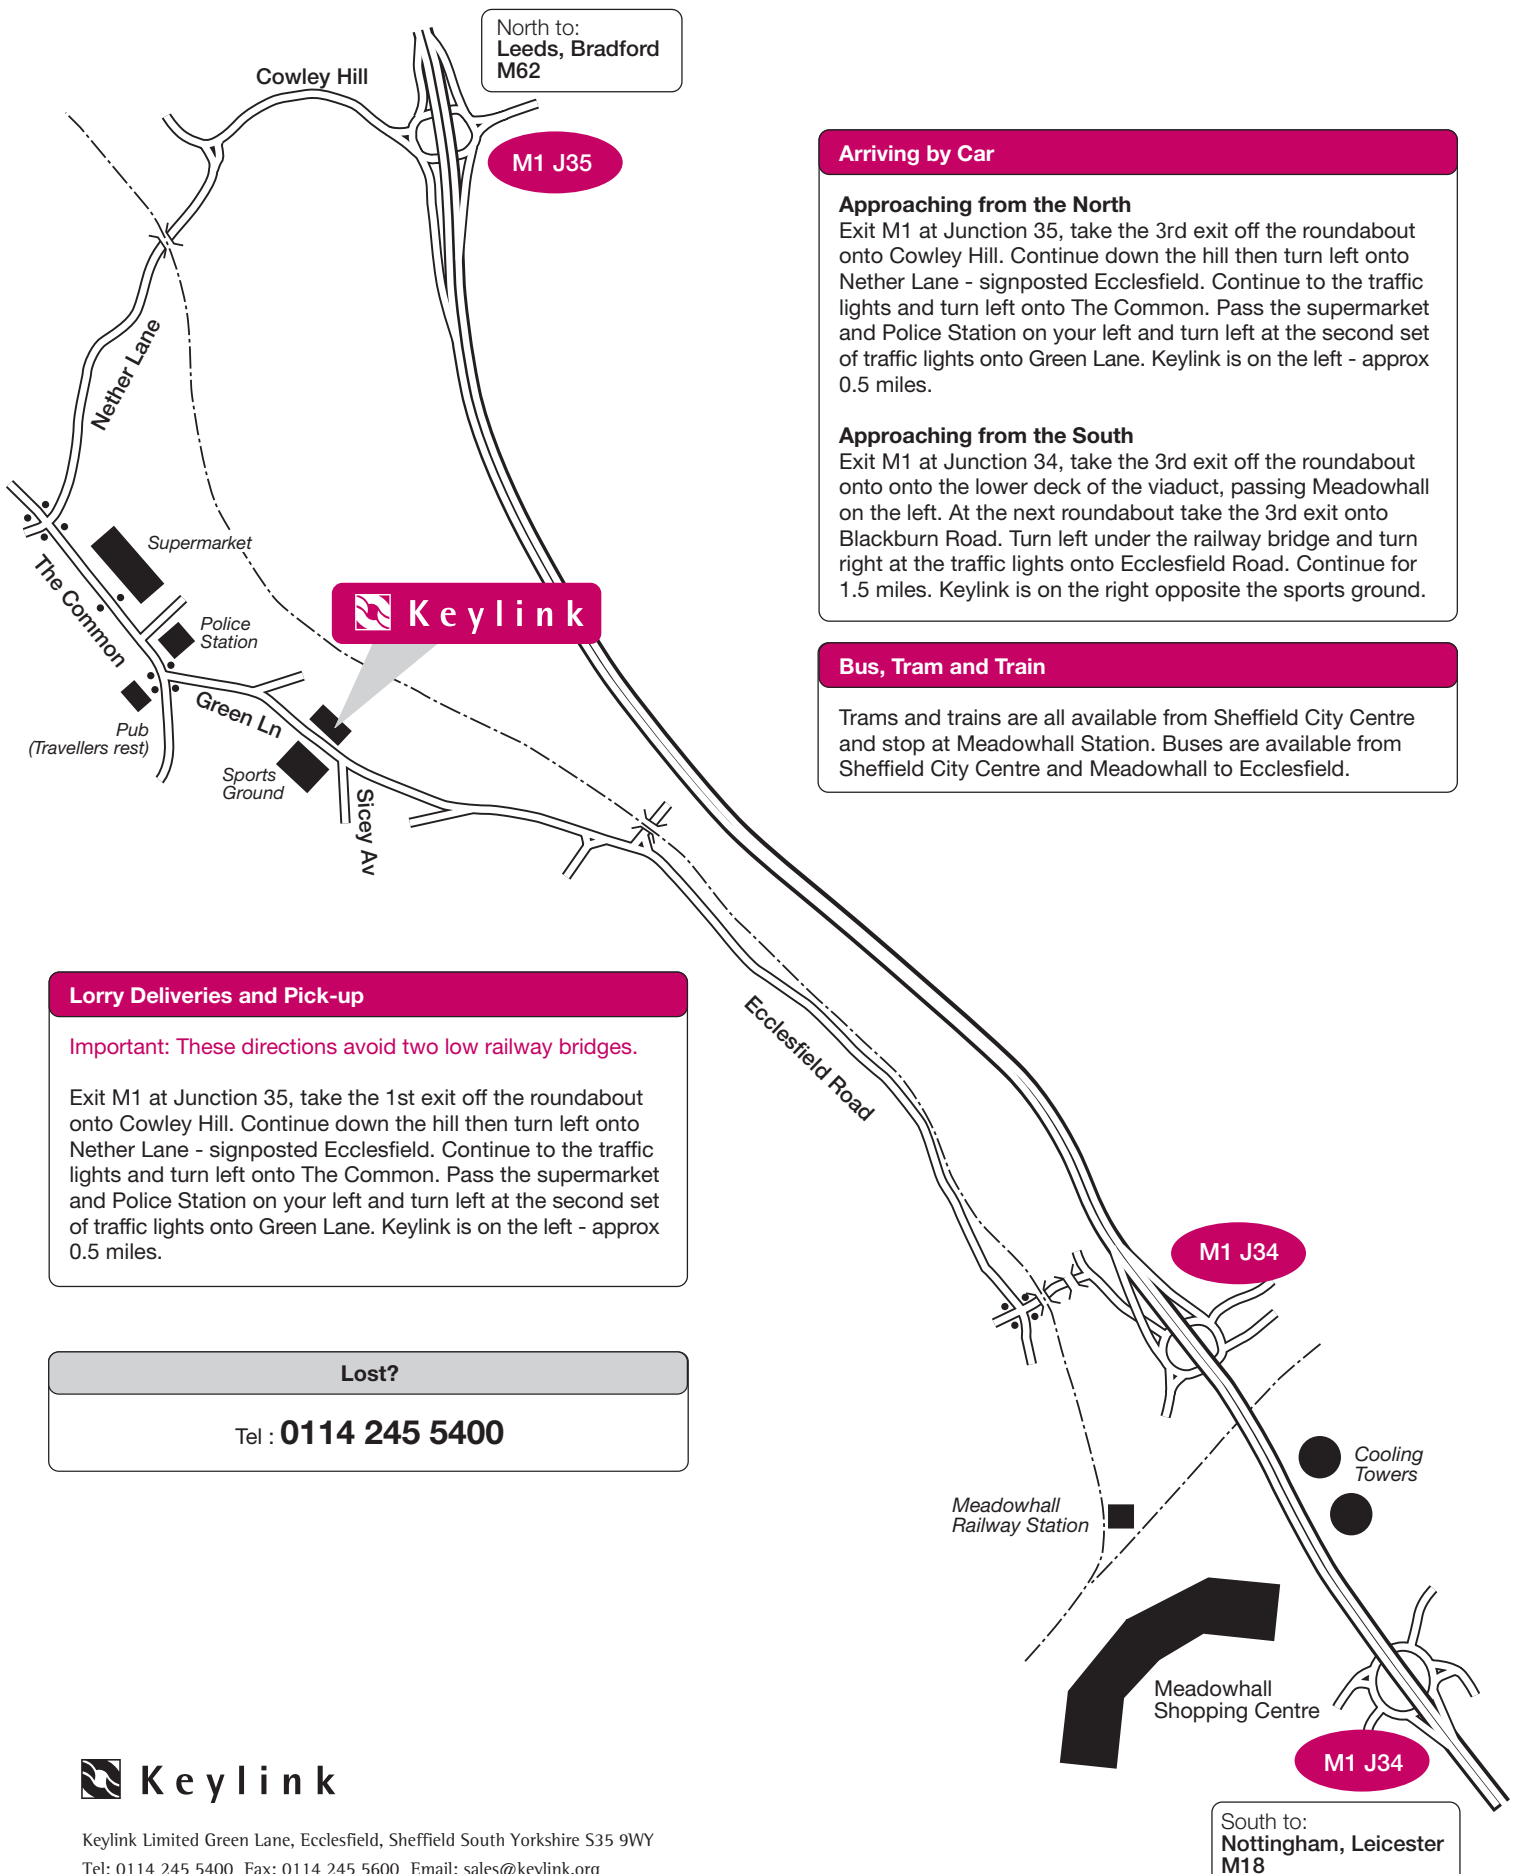

How to find us

Arriving by Car

Approaching from the North

Exit M1 at Junction 35, take the 3rd exit off the roundabout onto Cowley Hill. Continue down the hill then turn left onto Nether Lane - signposted Ecclesfield. Continue to the traffic lights and turn left onto The Common. Pass the supermarket and Police Station on your left and turn left at the second set of traffic lights onto Green Lane. Keylink is on the left - approx 0.5 miles.

Approaching from the South

Exit M1 at Junction 34, take the 3rd exit off the roundabout onto the lower deck of the viaduct, passing Meadowhall on the left. At the next roundabout take the 3rd exit onto Blackburn Road. Turn left under the railway bridge and turn right at the traffic lights onto Ecclesfield Road. Continue for 1.5 miles. Keylink is on the right opposite the sports ground.

Important: These directions avoid two low railway bridges.

Exit M1 at Junction 35, take the 1st exit off the roundabout onto Cowley Hill. Continue down the hill then turn left onto Nether Lane - signposted Ecclesfield. Continue to the traffic lights and turn left onto The Common. Pass the supermarket and Police Station on your left and turn left at the second set of traffic lights onto Green Lane. Keylink is on the left - approx 0.5 miles.